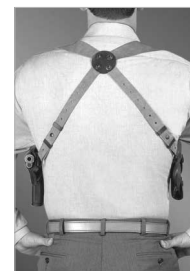

X16B Agent™ X-Harness

FEATURES

- ▶ Suede leather
- ▶ 4-point pivoting harness
- ▶ Contours to the body

FITS	FINISH/COLOR	PART NO.
Chests up to 48"	Plain Tan	19095

X16H Agent™ Holster (Unlined Holster Only)