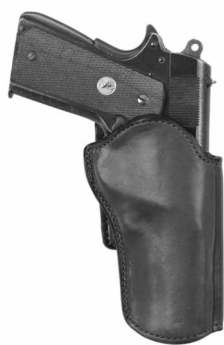

1815H Wild Clearwater™ Holster

HOLSTER FOR: LARGE FRAME SEMIAUTOS

Customer Care: 800-347-1200

FEATURES

- Smooth, full grain leather lining for a quick draw
- Specifically designed for Colt 1911-style pistols
- Double stitched welt with heavy nylon thread for added strength
- Reinforced with corrosion-resistant steel
- Full-length Sight Channel™
- Hidden tension adjustment provides a customized, smooth draw
- Belt loop adjusts 35-degrees forward and rearward for cant customization and personalized draw
- Adjustable for cross draw carry
- Flared top for faster, instinctive re-holstering
- Rawhide lace tie-down
- Available in Chestnut Tan with white stitching or Plain Black with black stitching

GUN	MODEL	FINISH/COLOR	RIGHT HAND PART NO.	LEFT HAND PART NO.
COLT	1911-Style (5")	Chestnut Tan	25966	25967
		Plain Black	25968	25969