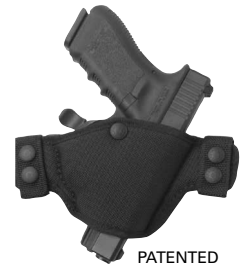

HOLSTER FOR: LARGE FRAME SEMIAUTOS

FEATURES

8 Fit Groups

- ▶ Trilaminate construction features rugged ballistic weave exterior, closed-cell foam center and smooth nylon lining for a smooth draw
- ▶ Exclusive Auto Retention™ with FingerLok™ internal retention device automatically secures handgun
- ▶ Reinforced open-top design stays open for efficient one-handed reholstering
- ▶ Dual snap belt loop for easy on/off access fits up to 1.75" (45mm) belt widths
- ▶ Low profile design for high-level concealment
- ▶ Rides high and close to body for extreme comfort during all-day carry