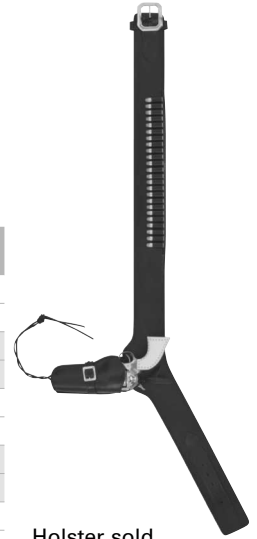

FEATURES

- Suede lined
- 3" wide with billet ends
- Chrome-plated brass clipped corner buckle on Black and solid brass on Tan
- Offered with cartridge loops for .38 and .45 Long Colt
- Premium grade, full grain cowhide

Holster sold separately

SIZE	WIDTH	DESCRIPTION	FINISH/COLOR	RIGHT HAND PART NO.	LEFT HAND PART NO.
30"	3" (76mm)	.38 Caliber Loop	Chestnut Tan	24644	24645
			Plain Black	24662	24663
32"		.38 Caliber Loop	Chestnut Tan	24646	24647
			Plain Black	24664	24665
34"		.38 Caliber Loop	Chestnut Tan	24648	24649
			Plain Black	24666	24667
36"		.38 Caliber Loop	Chestnut Tan	24650	24651
			Plain Black	24668	24669
38"		.38 Caliber Loop	Chestnut Tan	24652	24653
			Plain Black	24670	24671
40"		.38 Caliber Loop	Chestnut Tan	24654	24655
			Plain Black	24672	24673
42"		.38 Caliber Loop	Chestnut Tan	24656	24657
			Plain Black	24674	24675
44"		.38 Caliber Loop	Chestnut Tan	24658	24659
			Plain Black	24676	24677
46"		.38 Caliber Loop	Chestnut Tan	24660	24661
			Plain Black	24678	24679
30"	3" (76mm)	.45 Caliber Loop	Chestnut Tan	24680	24681
			Plain Black	24698	24699
32"		.45 Caliber Loop	Chestnut Tan	24682	24683
			Plain Black	24700	24701
34"		.45 Caliber Loop	Chestnut Tan	24684	24685
			Plain Black	24702	24703
36"		.45 Caliber Loop	Chestnut Tan	24686	24687
			Plain Black	24704	24705
38"		.45 Caliber Loop	Chestnut Tan	24688	24689
			Plain Black	24706	24707
40"		.45 Caliber Loop	Chestnut Tan	24690	24691
			Plain Black	24708	24709
42"		.45 Caliber Loop	Chestnut Tan	24692	24693
			Plain Black	24710	24711
44"		.45 Caliber Loop	Chestnut Tan	24694	24695
			Plain Black	24712	24713
46"		.45 Caliber Loop	Chestnut Tan	24696	24697
			Plain Black	24714	24715

Leather/
PatrolTek™ Leather
Ranger Series
AccuMold®
AccuMold® Elite™
PatrolTek™
Leather Belts
Military/Tactical
Leather Shoulder