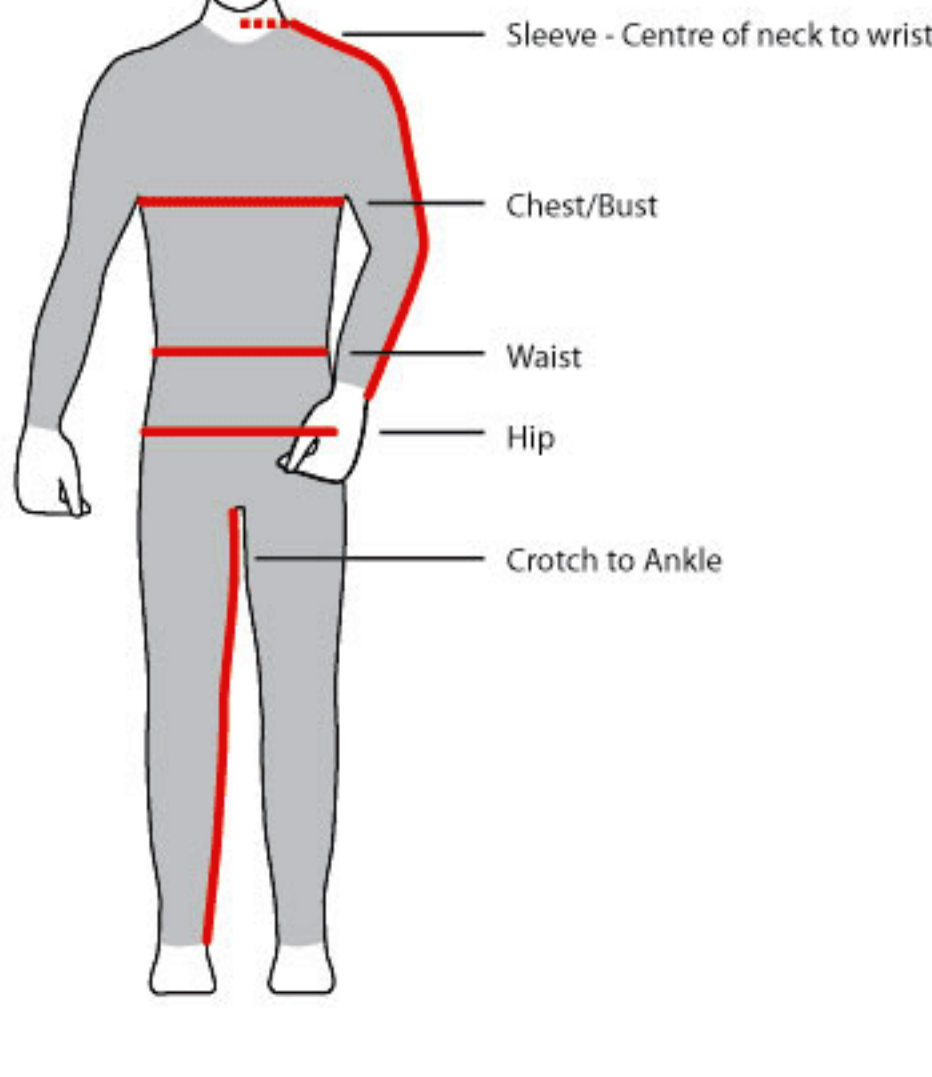

How to Find Your Measurements

Sleeve:

With your arms in a slightly bent position, measure from the centre of the back of your neck, along the length of your arm, to the wrist

Chest/Bust:

Measure around your chest/bust, holding the measuring tape under your armpit

Waist:

Measure around your waist at the narrowest part

Hip:

Measure around your hips at the widest part

Crotch to Ankle:

From a standing position, measure from your crotch to your ankle

Men's Jacket/Shirt Sizing

Calculate your own body measurements, then select your product size.

Top

BODY Size	X-Small		Small		Medium		Large		X-Large		XX-Large	
	inch	cm	inch	cm	inch	cm	inch	cm	inch	cm	inch	cm
Chest	36	94	38	97	40	102	43	109	46	117	50	127
Waist	29	74	31	79	33	84	36	91	39	99	43	109
Hip	36	91	38	97	40	102	43	109	46	117	50	127
Sleeve	32	81	33	84	34	86	35	89	36	91	37	94