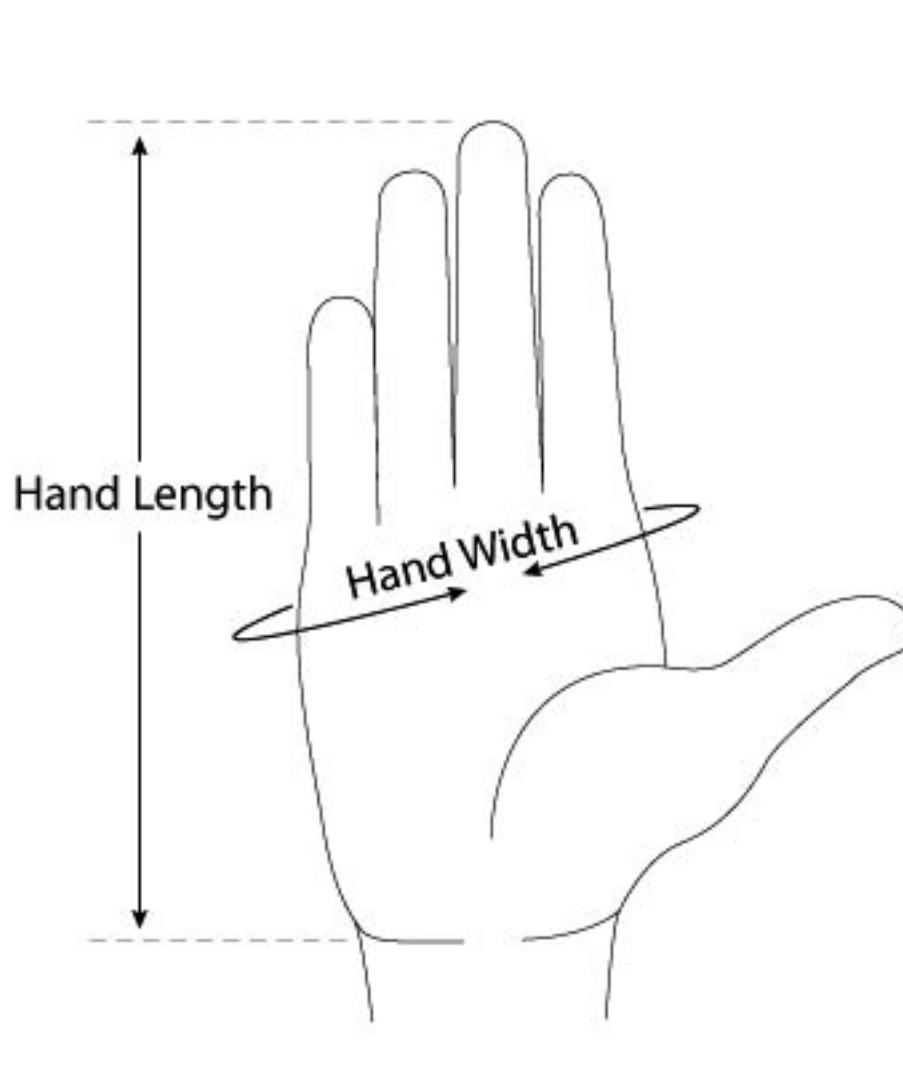

HIPBELT SIZING

	Small		Medium		Large			
	inch	cm	inch	cm	inch	cm		
Men's	29	1/2-34	1/2	75-88	32-37	81-94	36-41	91-104

Glove Sizing Chart

How to Find Your Measurements

Length:

With your hand open, measure from the tip of your middle finger, down to the crease at the base of your palm

Width:

With your hand open, measure around the circumference of your hand, at the base of your knuckles

Men's Glove Sizing

Calculate your measurements, then select your product size.

Size	X-Small		Small		Medium		Large		X-Large	
Your Measurements	inch	cm	inch	cm	inch	cm	inch	cm	inch	cm
Hand Width	7.6-7.9	19.2-20	7.9-8.2	20-20.9	8.2-8.6	20.9-21.8	8.6-8.9	21.8-22.6	8.9-9.3	22.6-23
Hand Length	7.0-7.2	17.8-18.4	7.2-7.5	18.4-19	7.5-7.7	19-19.6	7.7-8	19.6-20.2	8-8.2	20.2-20